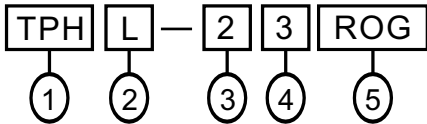

## FEATURES

- 3 signal lights in a lens (Red, Orange, Green, Blue)
- Long Life: LED 50,000 hrs min.
- Intermittence Buzzer: 80db/1m min  
Frequency: 60 cycles/min
- Degree of protection:TPHL&TPHF:IP53,  
TPHB&TPHS:IP50

## DESIGNATION

Item	Signal	Description
1. Type	TPH	Wall Mount Warning Light
2. Function	L	Standard
	F	Flash
	B	Buzzer
	S	Flash + Buzzer
3. Voltage	1	110VAC
	2	220VAC
	7	24VAC/DC
	9	12VAC/DC
4.No of LED Color	1-3	1-3
5.Color	R	Red
	O	Orange
	G	Green
	B	Blue