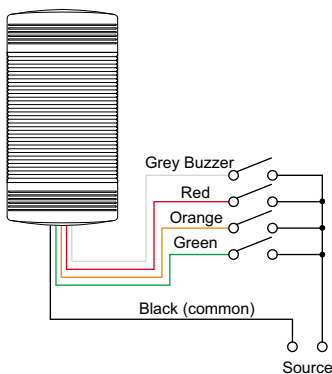

## DESIGNATION

Item	Signal	Description
1. Type	TPH	Wall Mount Warning Light
2. Function	L	Standard
	F	Flash
	B	Buzzer
	S	Flash + Buzzer
3. Voltage	1	110VAC
	2	220VAC
	7	24VAC/DC
	9	12VAC/DC
4.No of LED Color	1-3	1-3
5.Color	R	Red
	O	Orange
	G	Green
	B	Blue

## DIMENSIONS

TPHL/TPHF

TPHB/TPHS

## WIRING DIAGRAM

TPHL

TPHF

TPHB

TPHS