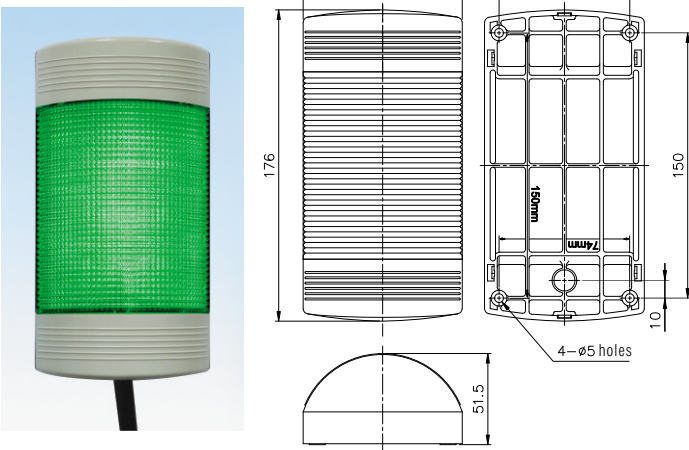

## DESIGNATION

Item	Signal	Description
1. Type	TPH	Wall Mount Warning Light
2. Function	L	Standard
	F	Flash
	B	Buzzer
	S	Flash + Buzzer
3. Voltage	1	110VAC
	2	220VAC
	7	24VAC/DC
	9	12VAC/DC
4.No of LED Color	1-3	1-3
5.Color	R	Red
	O	Orange
	G	Green
	B	Blue

## DIMENSIONS

TPHL/TPHF

TPHB/TPHS