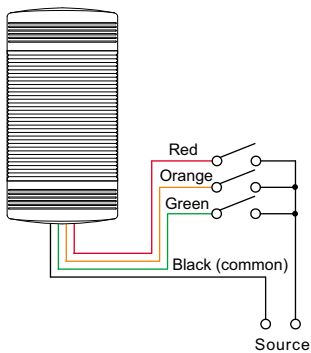

## DESIGNATION

Item	Signal	Description
1. Type	TPH	Wall Mount Warning Light
2. Function	L	Standard
	F	Flash
	B	Buzzer
	S	Flash + Buzzer
3. Voltage	1	110VAC
	2	220VAC
	7	24VAC/DC
	9	12VAC/DC
4.No of LED Color	1-3	1-3
5.Color	R	Red
	O	Orange
	G	Green
	B	Blue

## DIMENSIONS

TPHL/TPHF

TPHB/TPHS

## WIRING DIAGRAM

TPHL

TPHF

TPHB

TPHS