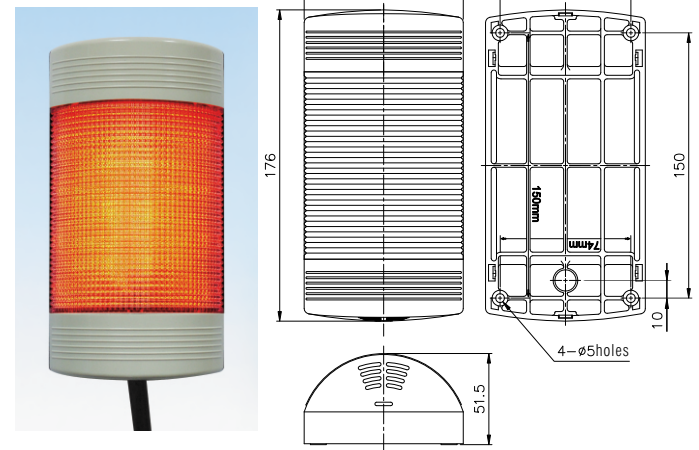

## DESIGNATION

Item	Signal	Description
1. Type	TPH	Wall Mount Warning Light
2. Function	L	Standard
	F	Flash
	B	Buzzer
	S	Flash + Buzzer
3. Voltage	1	110VAC
	2	220VAC
	7	24VAC/DC
	9	12VAC/DC
4.No of LED Color	1-3	1-3
5.Color	R	Red
	O	Orange
	G	Green
	B	Blue

## DIMENSIONS

TPHL/TPHF

TPHB/TPHS