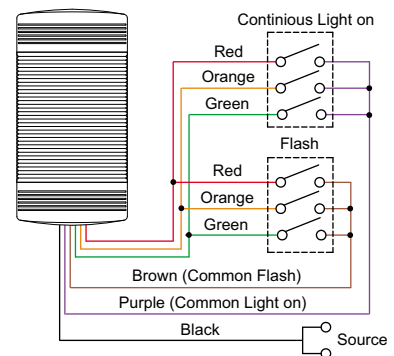

## DESIGNATION

Item	Signal	Description
1. Type	TPH	Wall Mount Warning Light
2. Function	L	Standard
	F	Flash
	B	Buzzer
	S	Flash + Buzzer
3. Voltage	1	110VAC
	2	220VAC
	7	24VAC/DC
	9	12VAC/DC
4.No of LED Color	1-3	1-3
5.Color	R	Red
	O	Orange
	G	Green
	B	Blue

## DIMENSIONS

TPHL/TPHF

TPHB/TPHS

## WIRING DIAGRAM

TPHL

TPHF

TPHB

TPHS