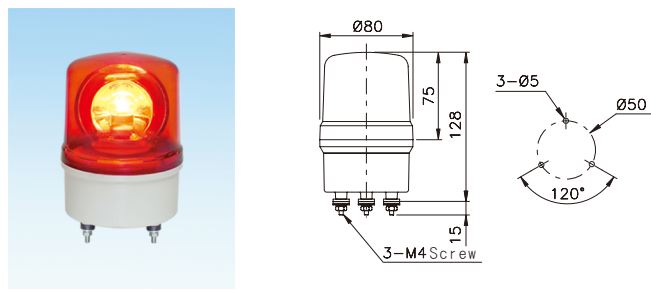

tend REVOLVING/FLASHING WARNING LIGHT

TWR/F/K

FEATURES

- Revolving or flashing types colors: RED, ORANGE, GREEN, BLUE and PINK.
- Revolving speed: 160RPM flashing frequency: 150 times per minute.
- Intermittent buzz, synchronizing frequency with flash approx 150 times per minute volume: 80 db or more.

MODEL DESIGNATION

Designation	Signal	Description
1.Type	TWR TWK TWS TWF TWL TRM	Rotary(Transparent Lens) Rotary(Diamond Lens) Rotary(Straight Lens) Flashing(LED) Rotary(LED) Rotary
2.Bzzer	Space B W S	Screw Terminal(Without Buzzer) Screw Terminal(With Buzzer) Lead(Without Buzzer) Lead(With Buzzer)
3.Size	08 10 12 16 18	Ø80mm Ø100mm Ø120mm Ø160mm Ø180mm

Designation	Signal	Description
4.Bulb	Space L	Incandescent Bulb LED
5.Voltage	1 2 7 9	110VAC 220VAC 24VAC/DC 12VAC/DC
6.Color of lens	R O G BL P	Red Orange Green Blue Pink

1. Note: 1. TWR/TWK/TWS: Incandescent bulb only.
   2. TWF16/TWF18/TWL: LED only.
   3. LED colors are same as lens.
   4. TWK Ø100mm only.
   5. TRM: Incandescent bulb only. (No buzzer and Ø100mm only).
   6. TRM type: $\boxed{\text{TRM}} - \boxed{220} \boxed{\text{R}}$
   (SOURCE) (COLOR)

RATING CURRENT(for reference only) WIRING DIAGRAM

Type	Current	Consumed power
TWFW-10L1R	34mA	3.8W
TWFW-10L2R	15mA	3.3W
TWLW-10L1R	17mA	1.9W
TWLW-10L2O	10mA	2.2W
TWFW-08L7R	AC73mA/DC30mA	AC1.8W/DC0.8W
TWLW-08L7R	AC86mA/DC77mA	AC2.1W/DC1.9W

DIMENSIONS AND MOUNTING HOLE

TWRW-08