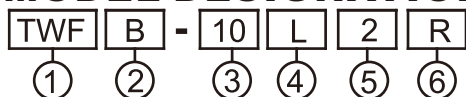

tend REVOLVING/FLASHING WARNING LIGHT

TWR/F/K

FEATURES

- Revolving or flashing types colors: RED, ORANGE, GREEN, BLUE and PINK.
- Revolving speed: 160RPM flashing frequency: 150 times per minute.
- Intermittent buzz, synchronizing frequency with flash approx 150 times per minute volume: 80 db or more.

MODEL DESIGNATION

Designation	Signal	Description
1.Type	TWR TWK TWS TWF TWL TRM	Rotary(Transparent Lens) Rotary(Diamond Lens) Rotary(Straight Lens) Flashing(LED) Rotary(LED) Rotary
2.Bzzer	Space B W S	Screw Terminal(Without Buzzer) Screw Terminal(With Buzzer) Lead(Without Buzzer) Lead(With Buzzer)
3.Size	08 10 12 16 18	Ø80mm Ø100mm Ø120mm Ø160mm Ø180mm