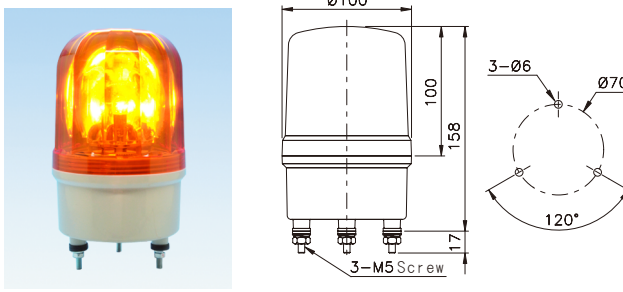

MODEL DESIGNATION

Designation	Signal	Description
1.Type	TWR TWK TWS TWF TWL TRM	Rotary(Transparent Lens) Rotary(Diamond Lens) Rotary(Straight Lens) Flashing(LED) Rotary(LED) Rotary
2.Bzzer	Space B W S	Screw Terminal(Without Buzzer) Screw Terminal(With Buzzer) Lead(Without Buzzer) Lead(With Buzzer)
3.Size	08 10 12 16 18	Ø80mm Ø100mm Ø120mm Ø160mm Ø180mm

RATING CURRENT(for reference only) WIRING DIAGRAM

Type	Current	Consumed power
TWFW-10L1R	34mA	3.8W
TWFW-10L2R	15mA	3.3W
TWLW-10L1R	17mA	1.9W
TWLW-10L2O	10mA	2.2W
TWFW-08L7R	AC73mA/DC30mA	AC1.8W/DC0.8W
TWLW-08L7R	AC86mA/DC77mA	AC2.1W/DC1.9W

DIMENSIONS AND MOUNTING HOLE

TWRW-08

TWRW-10

TWRW-12

TWRW-16

TWRW-18

TRM

TWR10H