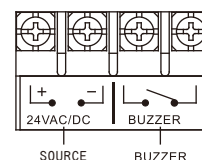

MODEL DESIGNATION

Designation	Signal	Description
1.Type	TWR TWK TWS TWF TWL TRM	Rotary(Transparent Lens) Rotary(Diamond Lens) Rotary(Straight Lens) Flashing(LED) Rotary(LED) Rotary
2.Bzzer	Space B W S	Screw Terminal(Without Buzzer) Screw Terminal(With Buzzer) Lead(Without Buzzer) Lead(With Buzzer)
3.Size	08 10 12 16 18	Ø80mm Ø100mm Ø120mm Ø160mm Ø180mm

Designation	Signal	Description
4.Bulb	Space L	Incandescent Bulb LED
5.Voltage	1 2 7 9	110VAC 220VAC 24VAC/DC 12VAC/DC
6.Color of lens	R O G BL P	Red Orange Green Blue Pink

- Note: 1. TWR/TWK/TWS: Incandescent bulb only.
 2. TWF16/TWF18/TWL: LED only.
 3. LED colors are same as lens.
 4. TWK Ø100mm only.
 5. TRM: Incandescent bulb only. (No buzzer and Ø100mm only).
 6. TRM type: $\boxed{\text{TRM}} - \boxed{220} \boxed{\text{R}}$
(SOURCE) (COLOR)

RATING CURRENT(for reference only) WIRING DIAGRAM

Type	Current	Consumed power
TWFW-10L1R	34mA	3.8W
TWFW-10L2R	15mA	3.3W
TWLW-10L1R	17mA	1.9W
TWLW-10L2O	10mA	2.2W
TWFW-08L7R	AC73mA/DC30mA	AC1.8W/DC0.8W
TWLW-08L7R	AC86mA/DC77mA	AC2.1W/DC1.9W